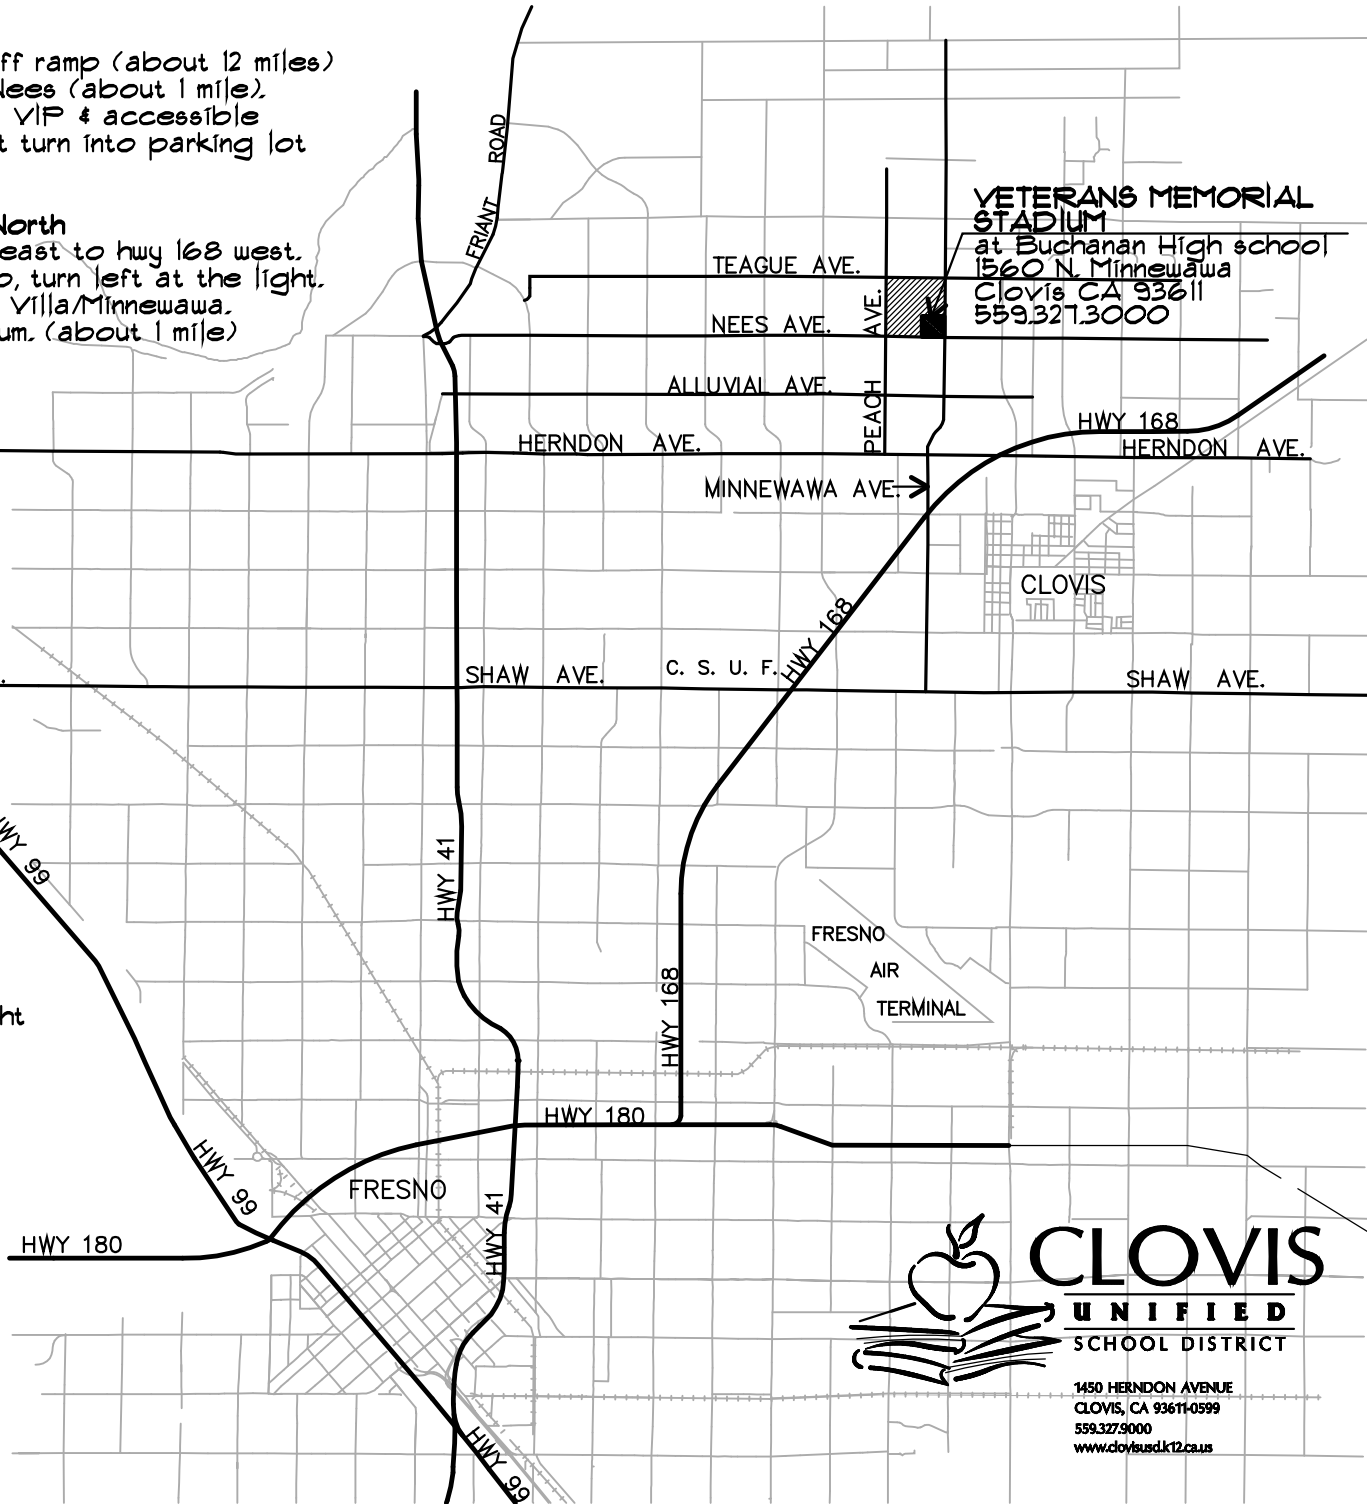

From the North

On hwy 99 take the Herndon off ramp (about 12 miles) turn left (north) on Peach to Nees (about 1 mile). Parking will be straight ahead VIP & accessible parking turn right on Nees, left turn into parking lot

Alternate route from the North

From hwy 99 take hwy 180 east to hwy 168 west. Take the Herndon off ramp, turn left at the light. Head west on Herndon to Villa/Minnewawa. Turn right (north) to stadium. (about 1 mile)

From the South

On hwy 99 take hwy 180 east off ramp, stay in the right lane, take hwy 168 west off ramp. Take the Herndon off ramp, turn left at the light, go west on Herndon to Villa/Minnewawa, turn right (north) on Minnewawa to stadium. (about 1 mile)